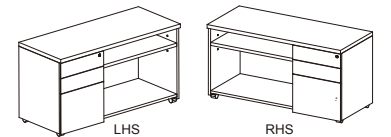

不一樣的木紋方向、顏色搭配和工藝細節，我們嶄新的 HORIZON 系列行政人員班枱為你的辦公室帶來一個新的視角，讓一切看似熟悉，卻又新意盎然。

Executive Type
 HZ-1619WP-L/R 1600W x 1900D x 900/500D x 750H/mm
 HZ-1819WP-L/R 1800W x 1900D x 900/500D x 750H/mm
 HZ-2019WP-L/R 1800W x 1900D x 900/500D x 750H/mm
 HZ-2219WP-L/R 1800W x 1900D x 900/500D x 750H/mm

3 Drawers Movable Pedestal
 HZ-MP3 420W x 500D x 630H/mm

Executive Main Desk
 HZ-1608WP-L/R 1600W x 800D x 750H/mm
 HZ-1809WP-L/R 1800W x 900D x 750H/mm
 HZ-2009WP-L/R 2000W x 900D x 750H/mm
 HZ-2209WP-L/R 2200W x 900D x 750H/mm